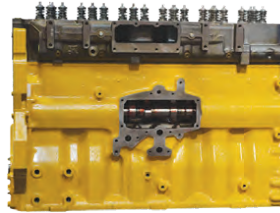

Sample image-Long block

Caterpillar C9 9.3L

Basic Long Block Build