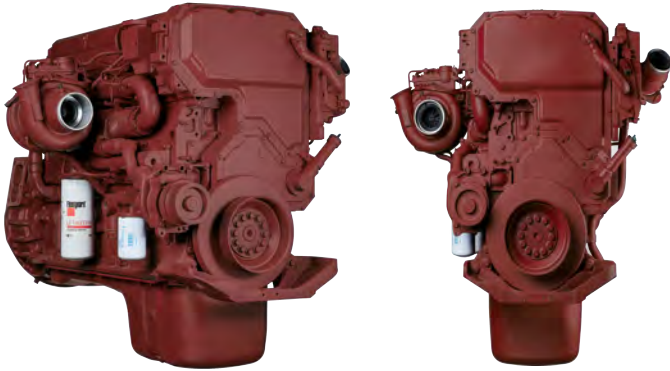

Cummins® ISX CM871/EPA07 (15 Liter)

LONG BLOCK INCLUDES:

- Block
- Rods
- Crank gear
- Piston assemblies
- Head
- Flywheel housing with rear seal
- Oil filter assembly
- Water pump
- Front cover
- Jake Brake- if applicable
- Oil pan
- Oil filter
- Valve train (lifters, push rods & rocker arms)
- Crankshaft
- Oil pump
- Cam gears
- Camshafts
- Front gear housing
- Oil cooler
- Gasket set
- Valve cover
- Water filter
- Fuel Filter

LONG BLOCK SUPREME INCLUDES:

ALL PARTS ON THE LONG BLOCK PLUS

- Injectors

COMPLETE DROP-IN INCLUDES:

ALL PARTS ON THE LONG BLOCK SUPREME PLUS

- High pressure fuel pump
- Low & high pressure lines
- Valve cover
- Intake cover & connection
- Damper pulley
- Turbocharger
- Exhaust manifold
- EGR cooler
- Sensors & switches
- Front motor mount
- ECM Cooler
- Crank case filter assembly
- Thermostat housing

APPLICATIONS

Reviva provides a Long Block and a Complete Drop-In for the ISX CM871/EPA07

ISX

Year Models: 2007-2010

Power Cylinder Update:

Reviva incorporates a carbon scraper ring, or commonly known as an anti-polishing ring, for better engine performance. The cylinder liner has an additional steel ring that is inserted on the counter bore of the cylinder liner. This scrapes the carbon from the sides of the piston which aids in reducing carbon polishing on the cylinder walls. These improvements are designed to decrease oil consumption, lower oil filter contaminants and reduce DPF regeneration.