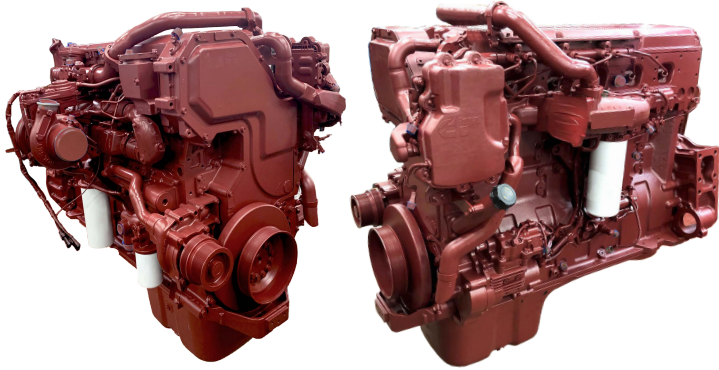

Cummins® ISX 15L CM2350/EPA13

SHORT BLOCK INCLUDES:

- Block
- Rods
- Crankshaft & gear
- Piston assemblies
- Flywheel housing
- Water pump
- Front cover
- Oil pan
- Oil filter
- Oil pump
- Front gear housing
- Oil cooler
- Gasket set
- Water filter
- Fuel filter
- Front and rear seal installed

LONG BLOCK INCLUDES:

ALL PARTS ON THE SHORT BLOCK PLUS

- Head
- Valve train (Rocker Arms)
- Jake Brake - If Applicable
- Crankcase breather
- Camshaft
- Cam gears
- Valve cover

LONG BLOCK SUPREME INCLUDES:

ALL PARTS ON THE LONG BLOCK PLUS

- Injectors

COMPLETE DROP-IN INCLUDES:

ALL PARTS ON THE LONG BLOCK SUPREME PLUS

- High-Pressure fuel pump
- Low & high pressure lines
- Intake cover & connection
- Damper pulley
- Turbocharger
- Exhaust manifold
- EGR cooler
- Sensors & switches
- Front motor mount
- ECM cooler
- Thermostat housing

APPLICATIONS

Reviva provides a Short Block, Long Block, Long Block Supreme and Complete Drop-In for the ISX CM2350/EPA13

ISX

Year Models: 2013-2016

Power Cylinder Update:

Reviva incorporates a carbon scraper ring, or commonly known as an anti-polishing ring, for better engine performance. The cylinder liner has an additional steel ring that is inserted on the counter bore of the cylinder liner. This scrapes the carbon from the sides of the piston which aids in reducing carbon polishing on the cylinder walls. These improvements are designed to decrease oil consumption, lower oil filter contaminants and reduce DPF regeneration.