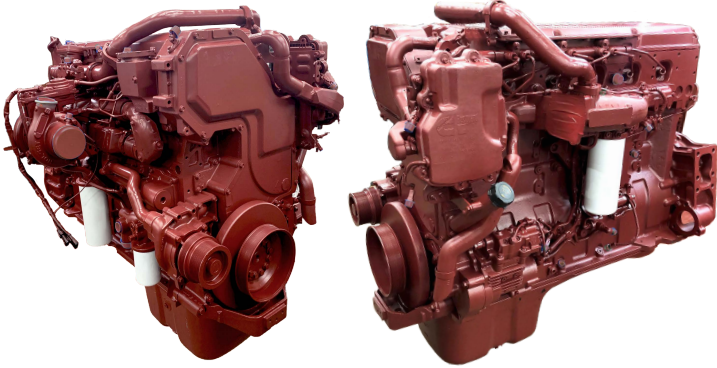

Cummins® ISX 15L CM2250/EPA10

SHORT BLOCK INCLUDES:

- Block
- Rods
- Crankshaft & gear
- Piston assemblies
- Flywheel housing
- Water pump
- Front cover
- Oil pan
- Oil filter
- Oil pump
- Front gear housing
- Oil cooler
- Gasket set
- Water filter
- Fuel filter
- Front and rear seal installed

LONG BLOCK INCLUDES:

ALL PARTS ON THE SHORT BLOCK PLUS

- Head
- Valve train (Rocker Arms)
- Jake Brake - If Applicable
- Crankcase breather
- Camshaft
- Cam gears
- Valve cover

LONG BLOCK SUPREME INCLUDES:

ALL PARTS ON THE LONG BLOCK PLUS

- Injectors

COMPLETE DROP-IN INCLUDES:

ALL PARTS ON THE LONG BLOCK SUPREME PLUS

- High-Pressure fuel pump
- Low & high pressure lines
- Intake cover & connection
- Damper pulley
- Turbocharger
- Exhaust manifold
- EGR cooler
- Sensors & switches
- Front motor mount
- ECM cooler
- Thermostat housing

APPLICATIONS

Reviva provides a Short Block, Long Block and Long Block Supreme for the ISX CM2250/EPA10

ISX

Year Models: 2010-2012

Power Cylinder Update:

Reviva incorporates a carbon scraper ring, or commonly known as an anti-polishing ring, for better engine performance. The cylinder liner has an additional steel ring that is inserted on the counter bore of the cylinder liner. This scrapes the carbon from the sides of the piston which aids in reducing carbon polishing on the cylinder walls. These improvements are designed to decrease oil consumption, lower oil filter contaminants and reduce DPF regeneration.