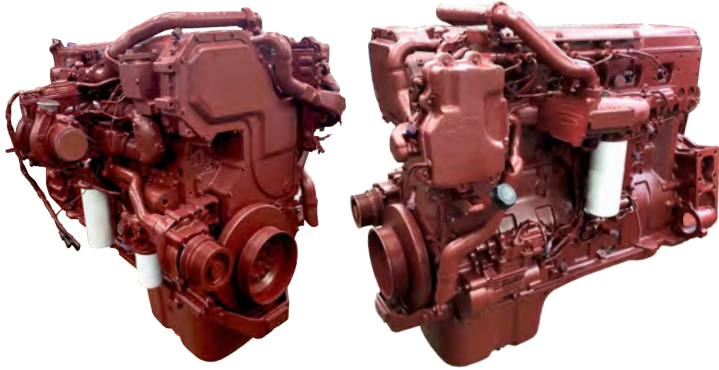

Cummins® ISX 15L CM2350/EPA13

SHORT BLOCK INCLUDES:

- Block
- Rods
- Crankshaft & gear
- Piston assemblies
- Flywheel housing
- Water pump
- Front cover
- Oil pan
- Oil filter
- Oil pump
- Front gear housing
- Oil cooler
- Gasket set
- Water filter
- Fuel filter
- Front and rear seal installed

LONG BLOCK INCLUDES:

ALL PARTS ON THE SHORT BLOCK PLUS

- Head
- Valve train (Rocker Arms)
- Jake Brake - If Applicable
- Crankcase breather
- Camshaft
- Cam gears
- Valve cover

LONG BLOCK SUPREME INCLUDES:

ALL PARTS ON THE LONG BLOCK PLUS

- Injectors

COMPLETE DROP-IN INCLUDES:

ALL PARTS ON THE LONG BLOCK SUPREME PLUS

- High-Pressure fuel pump
- Low & high pressure lines
- Intake cover & connection
- Damper pulley
- Turbocharger
- Exhaust manifold
- EGR cooler
- Sensors & switches
- Front motor mount
- ECM cooler
- Thermostat housing

APPLICATIONS

Reviva provides a Short Block, Long Block, Long Block Supreme and Complete Drop-In for the ISX CM2350/EPA13.

ISX

Year Models: 2013-2016

Power Cylinder Update:

Reviva incorporates a carbon scraper ring, or commonly known as an anti-polishing ring, for better engine performance. The cylinder liner has an additional steel ring that is inserted on the counter bore of the cylinder liner. This scrapes the carbon from the sides of the piston which aids in reducing carbon polishing on the cylinder walls. These improvements are designed to decrease oil consumption, lower oil filter contaminants and reduce DPF regeneration.